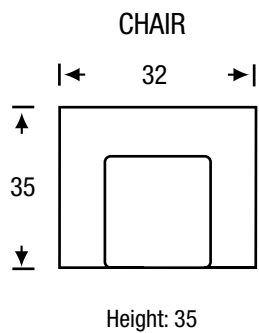

# Legend

Seat Depth	21"
Seat Height	19"
Arm Height	23"

All measurements are approximate, sizes may vary

8-Way  
hand tied  
Spring Construction

The hallmark in luxury seating.  
Limited lifetime warranty.