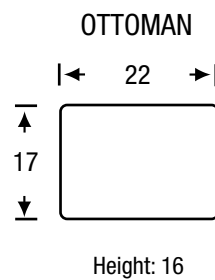

# Legend

Seat Depth	21"
Seat Height	19"
Arm Height	23"

All measurements are approximate, sizes may vary

8-Way  
hand tied  
Spring Construction

The hallmark in luxury seating.  
Limited lifetime warranty.